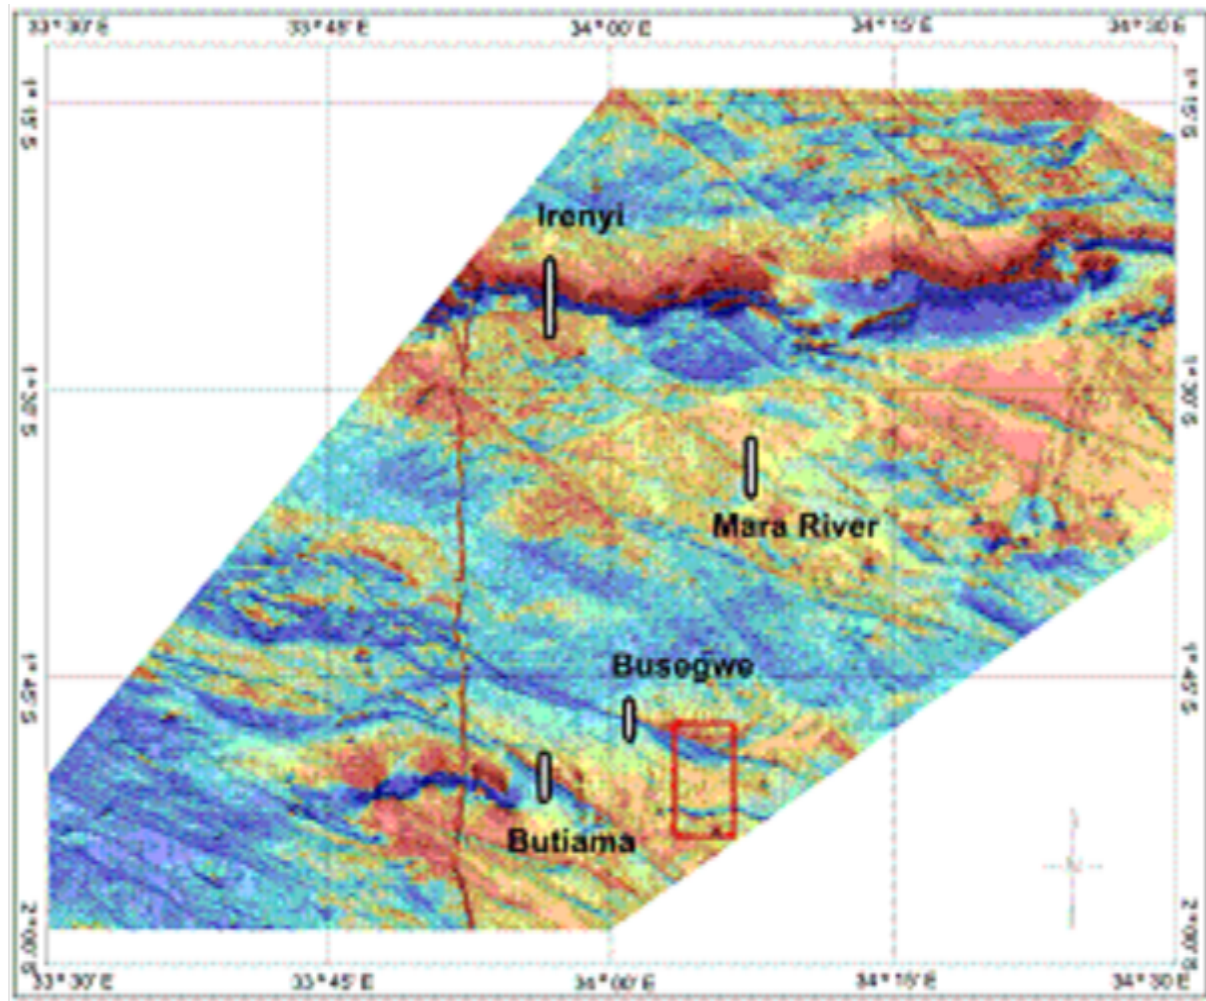

TARANI GOLD MINE

LOCATIONAL MAP

- Project type: Gold (Au)
- Country: Tanzania
- Latitude: 01° 47' 22.85"S
- Longitude: 34° 03' 43.93" E

Map showing Mine location and access

AEROMAGNETIC PROFILE

TARANI GOLD MINE

The areas with low magnetic intensity have shown to be dominated by felsic rocks. Tarani Gold Mine lies on the area of high magnetic intensity and within structures which are all indicative and control of the gold mineralization in the area.