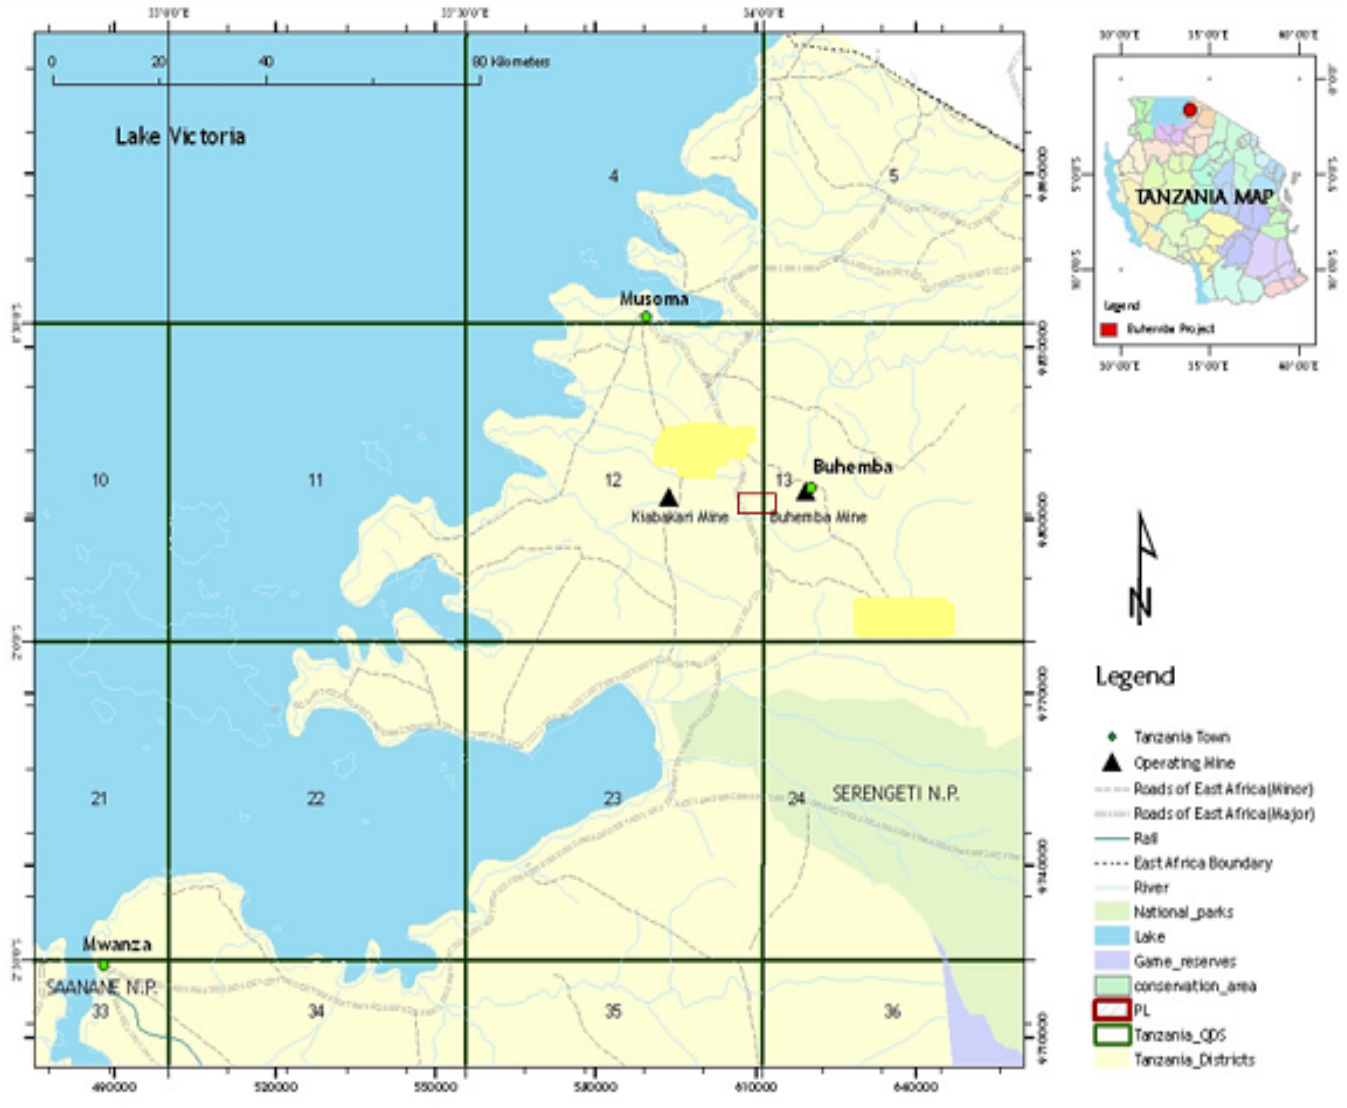

TARANI GOLD MINE

LOCATIONAL MAP

- Project type: Gold (Au)
- Country: Tanzania
- Latitude: 01° 47' 22.85"S
- Longitude: 34° 03' 43.93" E

Map showing Mine location and access

AEROMAGNETIC PROFILE

TARANI GOLD MINE

The areas with low magnetic intensity have shown to be dominated by felsic rocks. Tarani Gold Mine lies on the area of high magnetic intensity and within structures which are all indicative and control of the gold mineralization in the area.